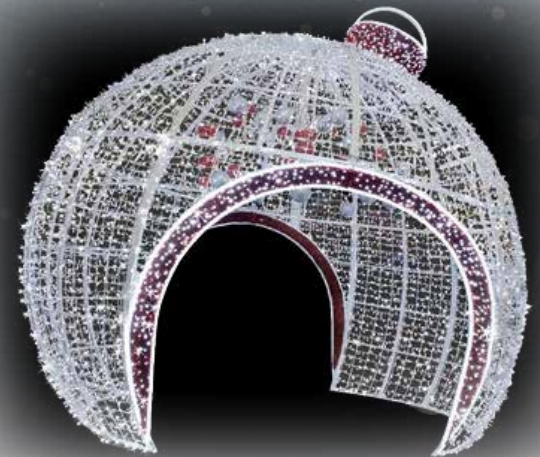

Tilted Walkthru Ornament

- 18 Ft. Tilted Ornament with Red Garland Accents
- Cool White Rope Light and Cool White Twinkling Mini Lights
- Garland Color, Rope Light and Mini Light Color Available in Any Color Combination
- Customizable Sizes Available