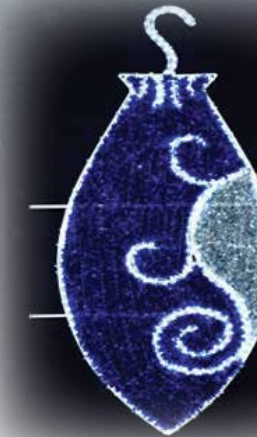

RKPGL03

6' Bedazzled Ornament Pole Mount

- Purple Glitter Mesh and Purple Rope Light
- Available in Any Glitter Mesh and Rope Light Combination

RKPGL02

5' Classic Poinsettia Pole Mount

- Red, Green, and Gold Garland with Bright White Rope Light
- Available in Any Garland and Rope Light Color Combination

6' Bedazzled Ornament in Garland

- Royal Blue and Silver Garland with Bright White Rope Light
- Available in Any Garland and Rope Light Color Combination
- Available with Mini Lights for Extra Cost

For questions or ordering information contact your Sierra Display Sales Representative at **1-800-388-5755**